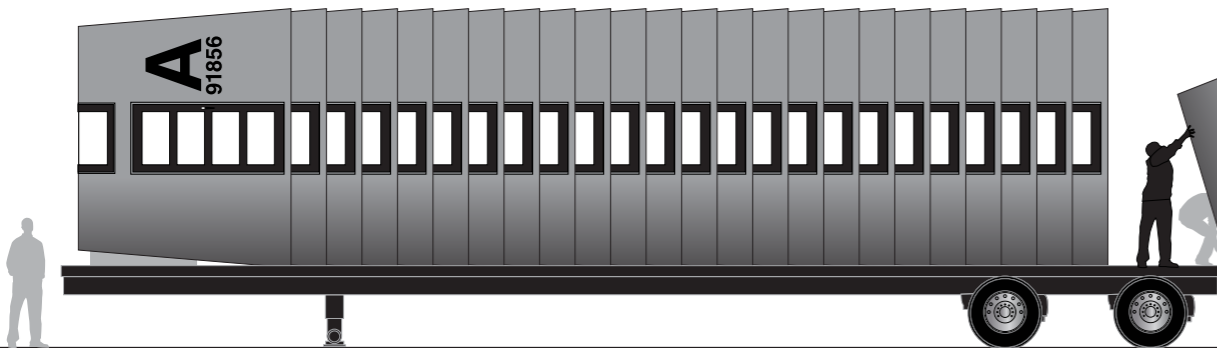

Exo Setup

There's virtually no assembly required with the Reaction Housing System. An Exo shelter unit is transported in two pieces – a base (floor) and an upper shell (walls and roof) that simply latch together at a deployment site. A small team of 4 people can easily move and assemble a single Exo shelter unit in well under two minutes with no tools or machinery needed.

1.