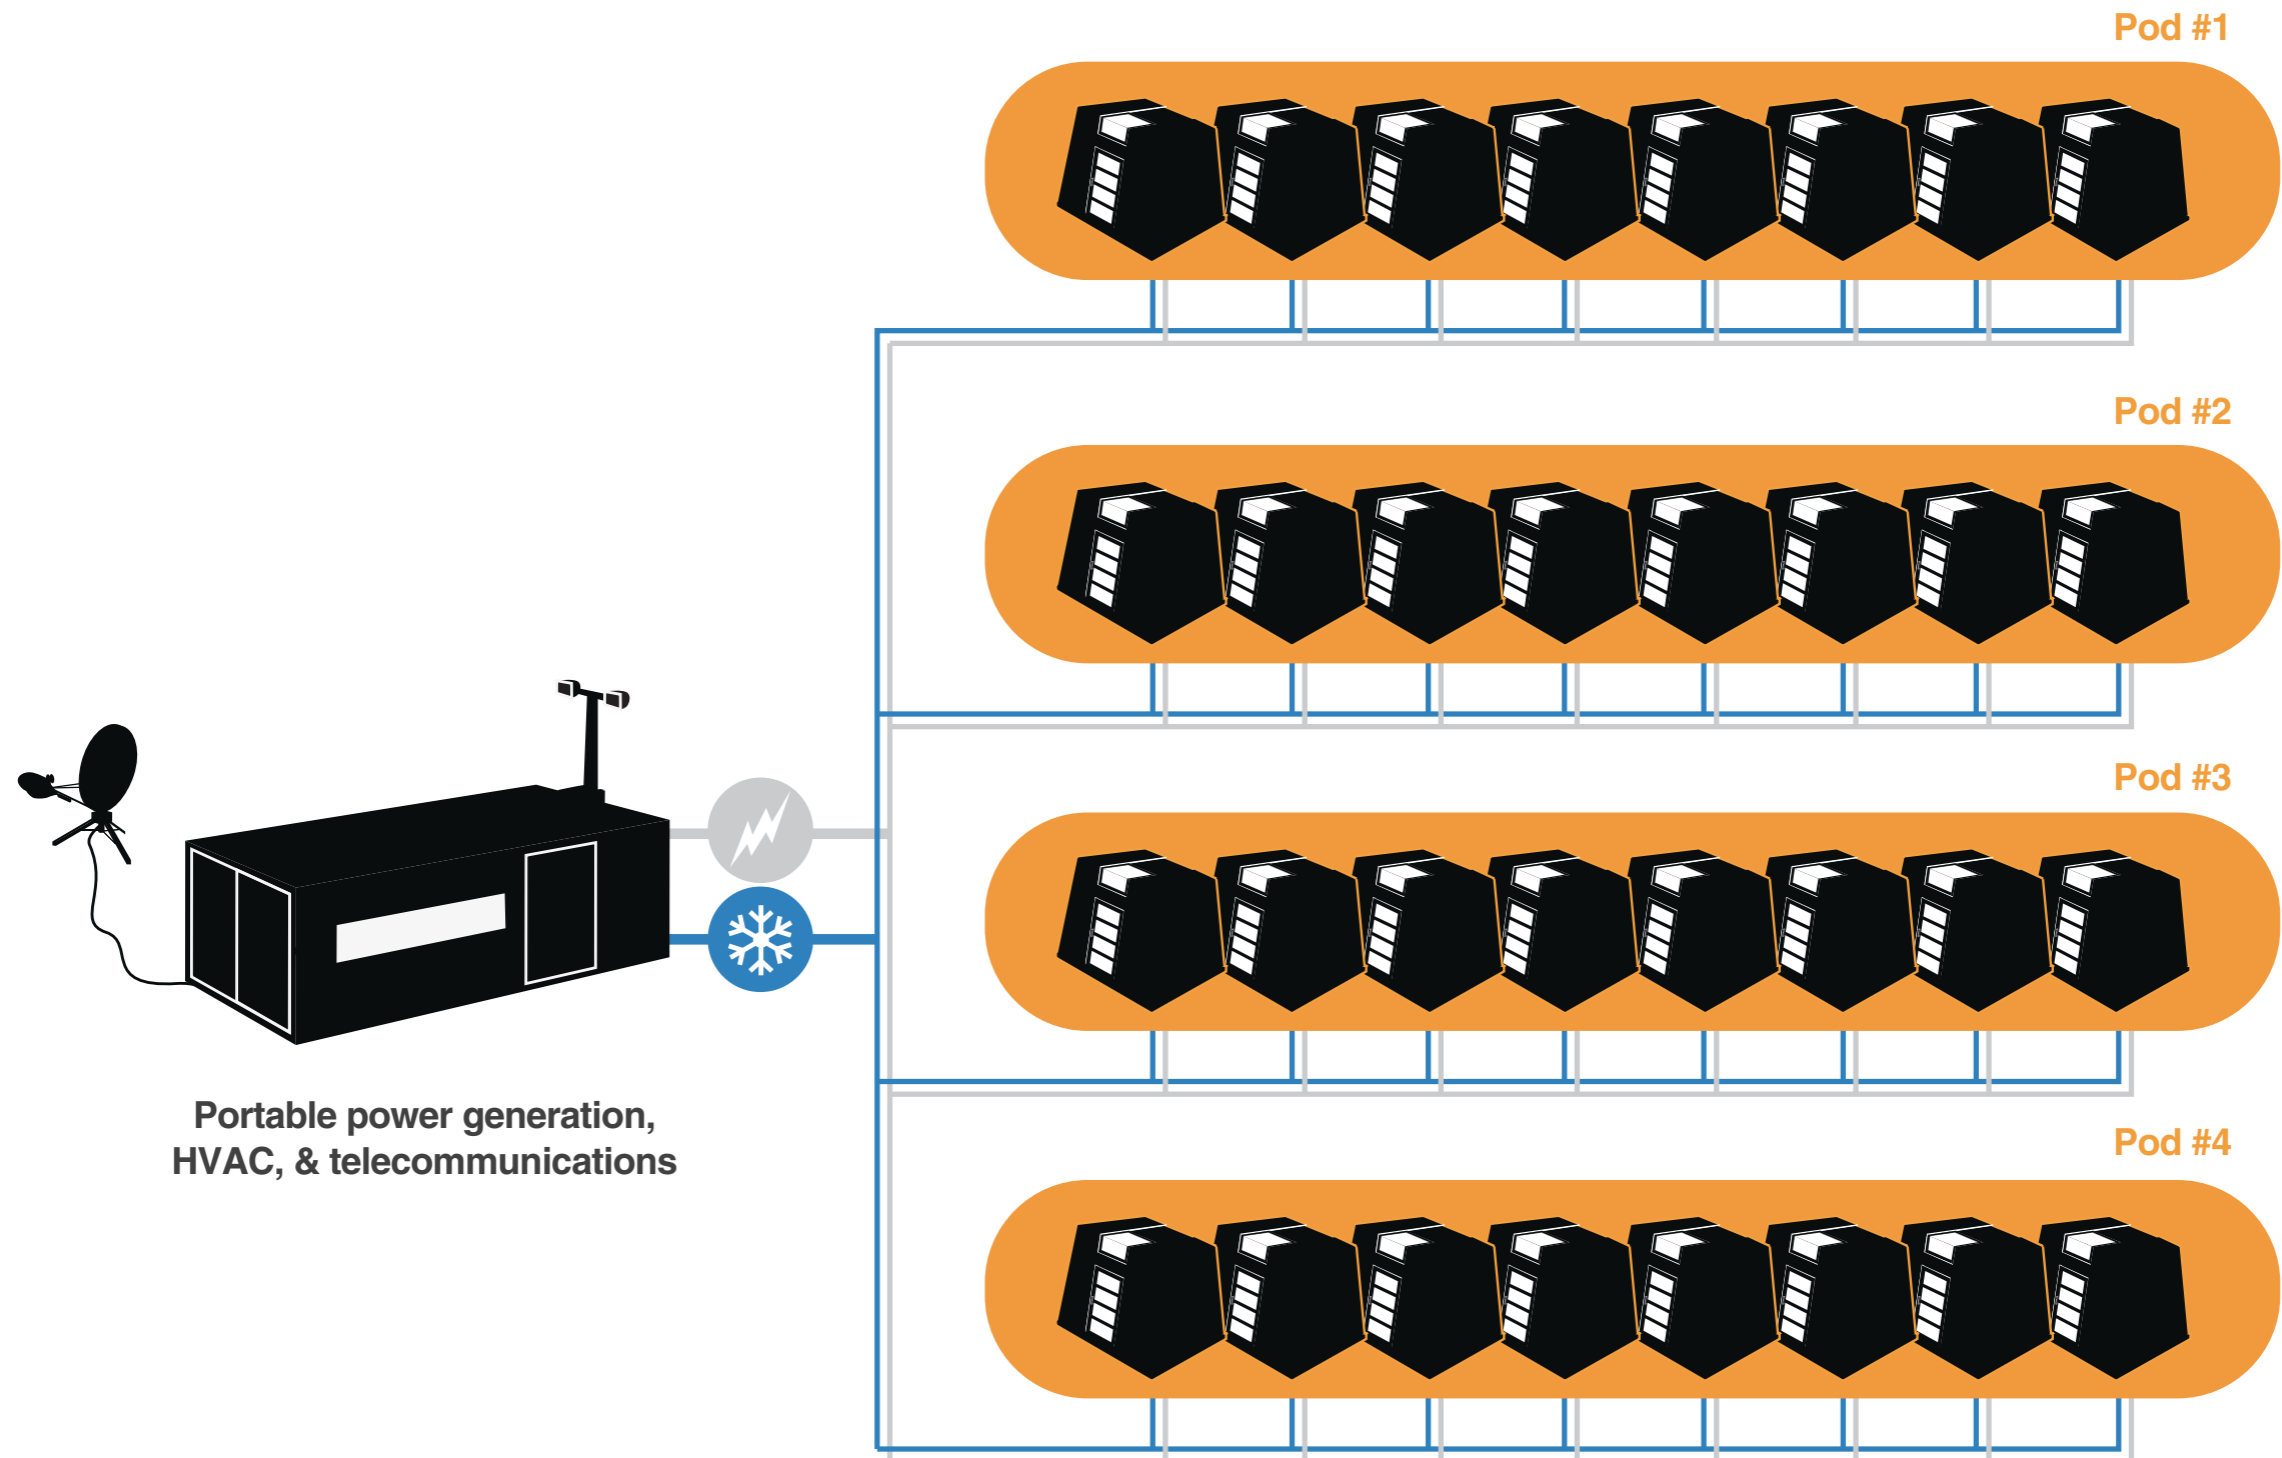

The **Reaction** Housing System

The Reaction Housing System is a rapid response, short-term housing solution.

The core system components flat pack to provide extremely efficient storage and transportation. The system can be deployed within hours of an event without the need for tools or heavy machinery.

Sample Mass Deployment

Mass Deployment Infrastructure

The Exos provide living/sleeping quarters but are augmented with other system components such as portable power generators, climate control equipment, sanitation facilities, walkways, and canopies for common areas.

Interconnected Configuration

Transportation

Exo Transportation Figures

C-5 Galaxy

100 | Exos per load
400 | People housed

Cargo Ship

300,000 | Exos per load
1,000,000 | People housed

C-130 Hercules

There's virtually no assembly required with the Reaction Housing System. An Exo shelter unit is transported in two pieces – a base (floor) and an upper shell (walls and roof) that simply latch together at a deployment site. A small team of 4 people can easily move and assemble a single Exo shelter unit in well under two minutes with no tools or machinery needed.