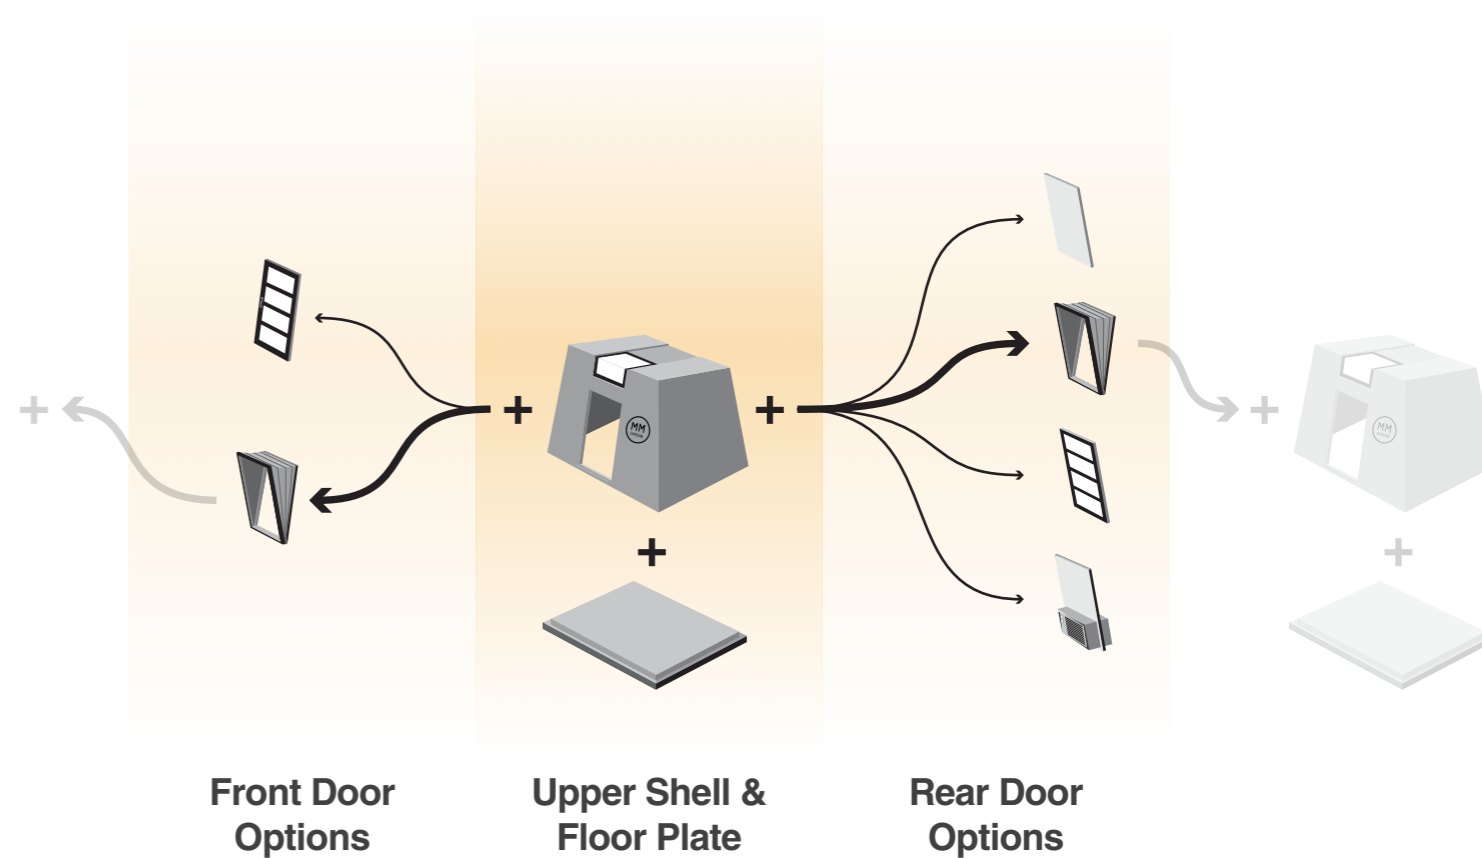

The **Reaction** Housing System

The Reaction Housing System is a rapid response, short-term housing solution.

The core system components flat pack to provide extremely efficient storage and transportation. The system can be deployed within hours of an event without the need for tools or heavy machinery.

Sample Mass Deployment

Mass Deployment Infrastructure

The Exos provide living/sleeping quarters but are augmented with other system components such as portable power generators, climate control equipment, sanitation facilities, walkways, and canopies for common areas.

The Exo Shelter Unit

The Exos are base housing units that make up the foundation of the Reaction housing system. They provide private living and sleeping quarters for a family of four within a climate-controlled environment.

There's virtually no assembly required with the Reaction Housing System. An Exo shelter unit is transported in two pieces – a base (floor) and an upper shell (walls and roof) that simply latch together at a deployment site. A small team of 4 people can easily move and assemble a single Exo shelter unit in well under two minutes with no tools or machinery needed.