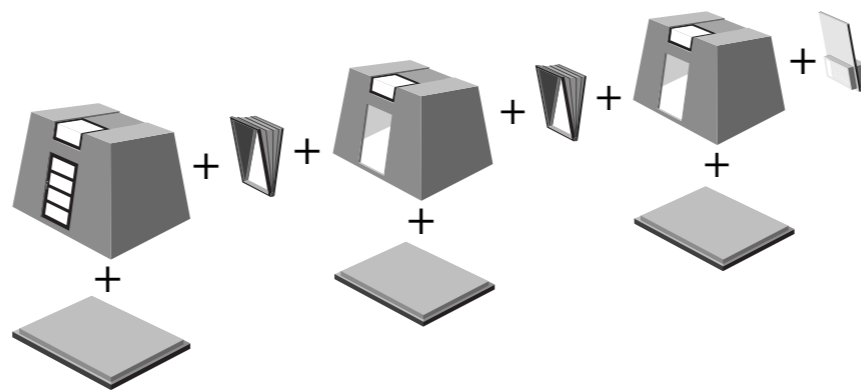

Exo Configurations

The Exo's design allows for numerous configurations to meet any need or deployment condition.

Standard Living Configuration

Small Office Configuration

Individual HVAC Configuration

Double Door Configuration

Interconnected Configuration

Transportation

Exo Transportation Figures

C-5 Galaxy

100 | Exos per load
400 | People housed

Cargo Ship

300,000 | Exos per load
1,000,000 | People housed

C-130 Hercules

There's virtually no assembly required with the Reaction Housing System. An Exo shelter unit is transported in two pieces – a base (floor) and an upper shell (walls and roof) that simply latch together at a deployment site. A small team of 4 people can easily move and assemble a single Exo shelter unit in well under two minutes with no tools or machinery needed.